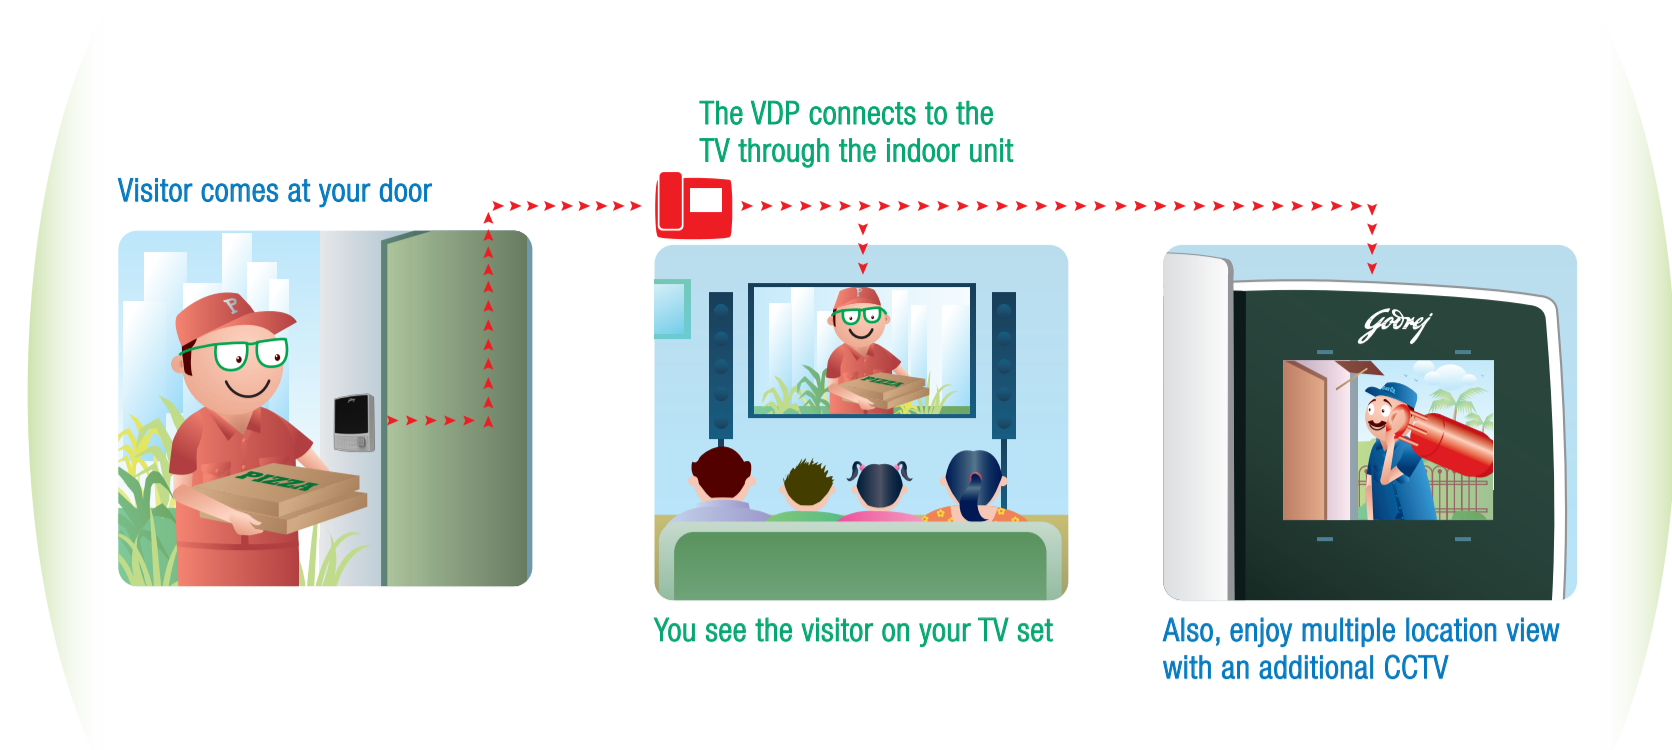

Home is where comfort rules supreme. We understand your feelings and hence have designed a Video Door Phone that lets you view a visitor on your TV set. What's more, ensuring you complete safety is an additional CCTV camera that can be installed at a different location such as back door, balcony etc. to secure a wider area!

Aesthetic dual tone design

Distance will never be a problem when See Thru Quadra Mobile Application is at hand, for Remote Viewing the video feed over internet using Smart Phone.

View visitors on your TV set

Relax. You no longer need to attend the door. Now view visitors from the comforts of your home, on your TV set.

Unlock door without attending it

Conveniently unlock the door without attending it. It's easy and smart way to ensure safety at your home.

The wider the view the greater is the security. That's what the additional SmartView CCTV camera does, by enlarging your viewing perimeter considerably.

Colour LCD Screen on the indoor unit allows you to monitor visitors at the door